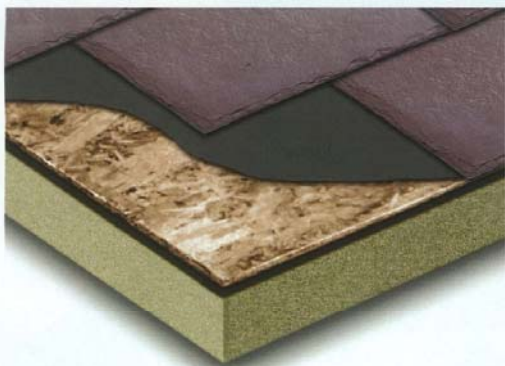

BUILDING PRODUCTS

hanley wood

WINTER 2009

Onward & Upward

New products from
the 2009 International
Builders' Show

PLUS EXCLUSIVE FEATURE: How Building Product Manufacturers
Are Weathering the Down Economy