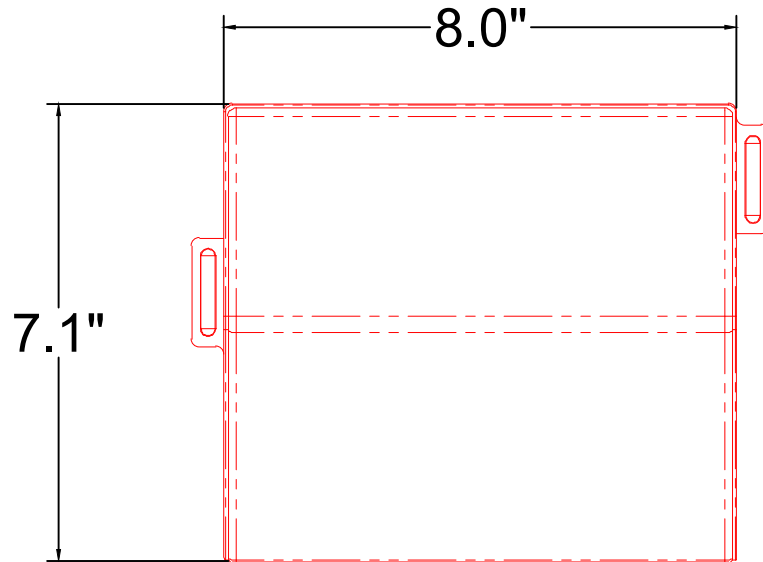

Top View

Front View

Side View

AZEK BUILDING PRODUCTS  
WWW.AZEK.COM  
(877) ASK-AZEK

Resurfacing Transition Paver

A348-00x

1 Redwood | 2 Boardwalk | 5 Waterwheel