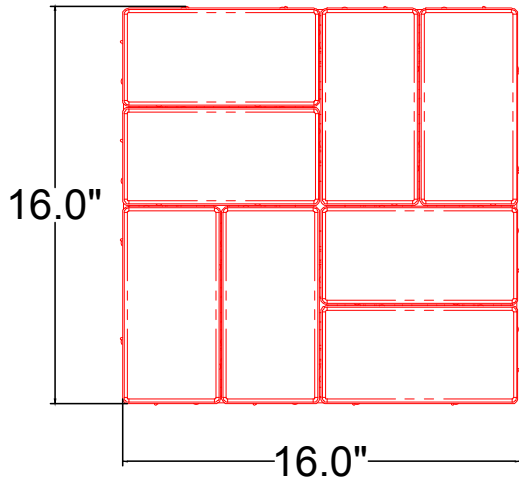

Top View

Top View

Top View

Side View

AZEK BUILDING PRODUCTS
WWW.AZEK.COM
(877) ASK-AZEK

4" x 8" Standard Pavers

C048-00x

1 Redwood | 2 Boardwalk | 3 Village | 5 Waterwheel | 7 Olive