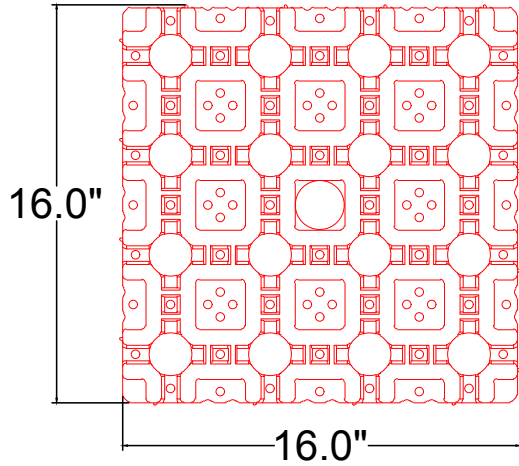

Top View

Top View

Top View

Side View

AZEK BUILDING PRODUCTS
WWW.AZEK.COM
(877) ASK-AZEK

4" x 8" Standard Pavers

C048-00x

1 Redwood | 2 Boardwalk | 3 Village | 5 Waterwheel | 7 Olive