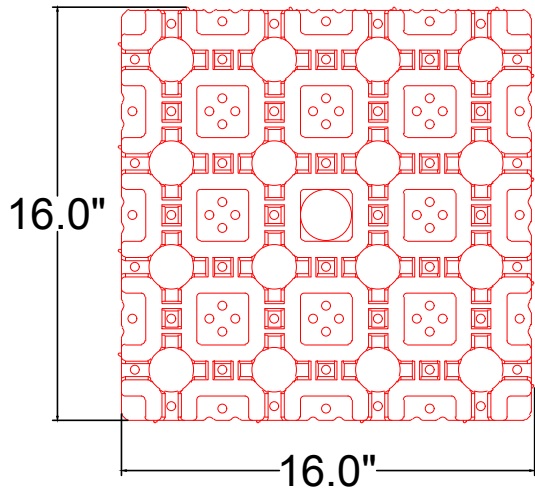

Top View

Top View

Top View

Side View

AZEK BUILDING PRODUCTS  
WWW.AZEK.COM  
(877) ASK-AZEK

4" x 4" Standard Pavers

C044-00x

1 Redwood | 2 Boardwalk | 3 Village | 5 Waterwheel | 7 Olive