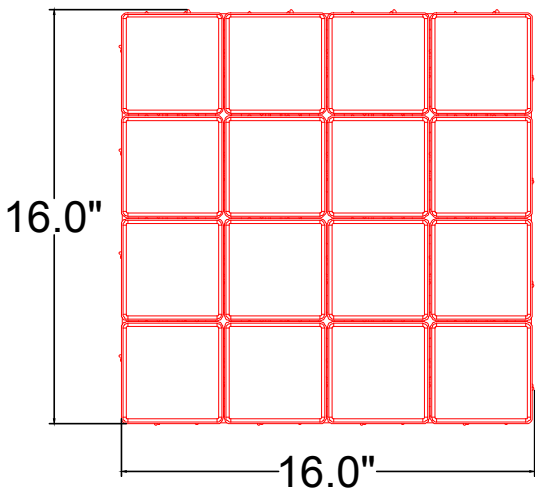

Top View

Top View

Top View

Side View

AZEK BUILDING PRODUCTS  
WWW.AZEK.COM  
(877) ASK-AZEK

4" x 4" Standard Pavers

C044-00x

1 Redwood | 2 Boardwalk | 3 Village | 5 Waterwheel | 7 Olive