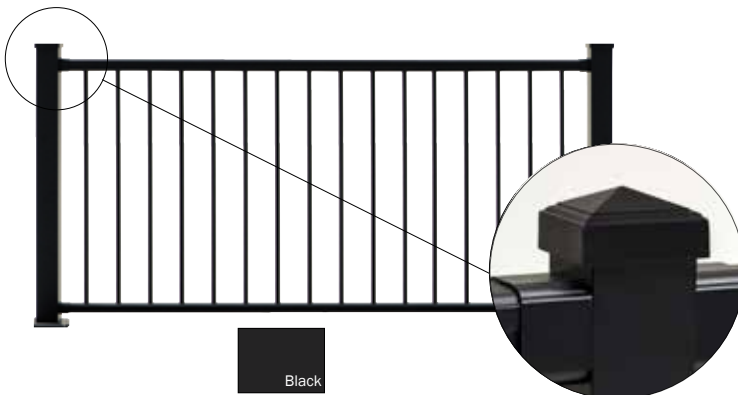

RADIANCERAIL® EXPRESS

Specifically designed to allow quick, easy installation, RadianceRail Express offers a high-quality, capped composite railing system with a solid feel that looks like painted wood at a surprisingly affordable price.

EVOLUTIONS RAIL™ BUILDER

Evolutions Rail Builder Style offers a rustic design with a clean, flat, continuous top rail design in an affordable alternative.

EVOLUTIONS RAIL™ CONTEMPORARY

Evolutions Rail is a capped composite railing system that features a sleek, continuous top rail – uninterrupted by posts – and ingeniously designed to accommodate your choice of dramatic infill options.

IMPRESSION RAIL™ - DUAL BRANDED

Classic aluminum railing that provides unobstructed views and easy installation.

TimberTech railing & lighting product specifics can be found on the next page.

PRODUCT LINE