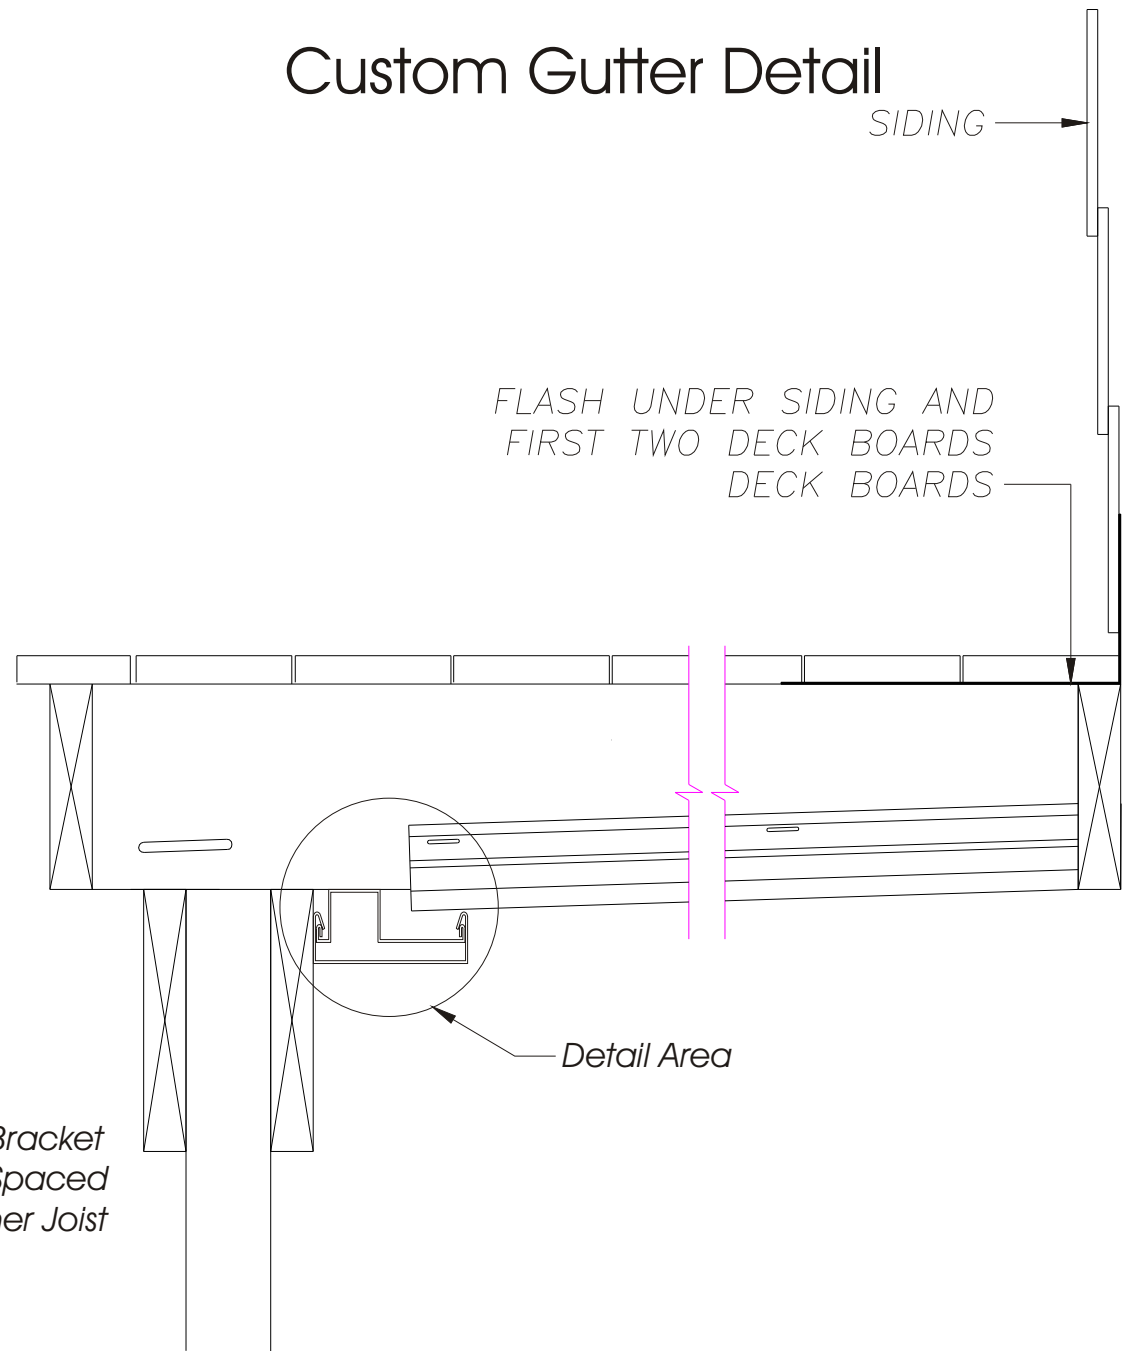

Custom Gutter Detail

Custom Bracket
2" Wide Spaced
Every Other Joist

Custom Gutter

SIDING

FLASH UNDER SIDING AND
FIRST TWO DECK BOARDS
DECK BOARDS

Detail Area