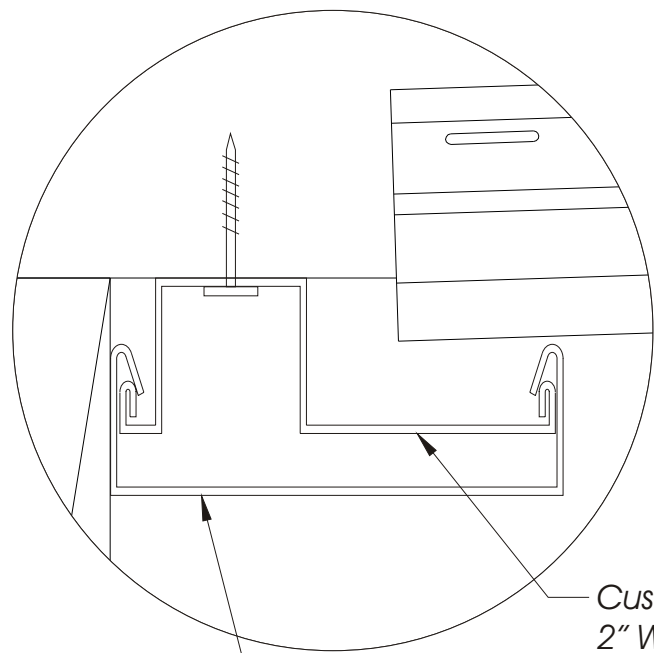

Custom Gutter Detail

Custom Bracket
2" Wide Spaced
Every Other Joist

Custom Gutter

SIDING

FLASH UNDER SIDING AND
FIRST TWO DECK BOARDS
DECK BOARDS

Detail Area