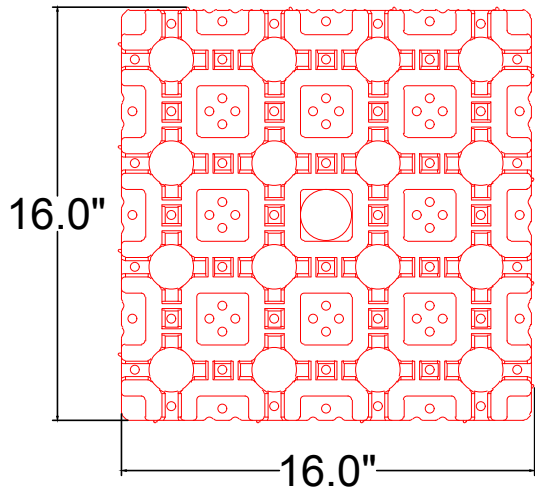

Top View

Top View

Top View

Side View

AZEK BUILDING PRODUCTS
WWW.AZEK.COM
(877) ASK-AZEK

4" x 4" Standard Pavers

C044-00x

1 Redwood | 2 Boardwalk | 3 Village | 5 Waterwheel | 7 Olive