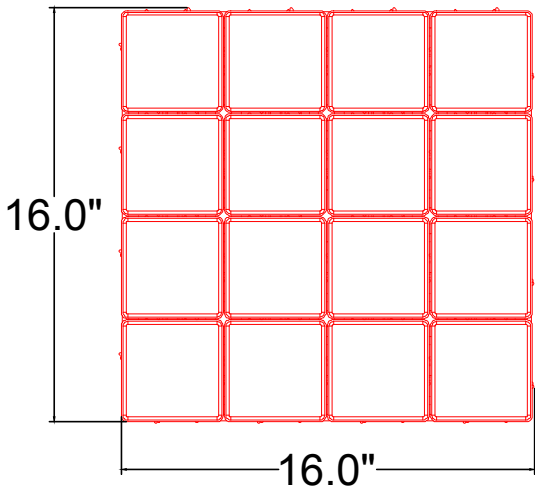

Top View

Top View

Top View

Side View

AZEK BUILDING PRODUCTS
WWW.AZEK.COM
(877) ASK-AZEK

4" x 4" Standard Pavers

C044-00x

1 Redwood | 2 Boardwalk | 3 Village | 5 Waterwheel | 7 Olive