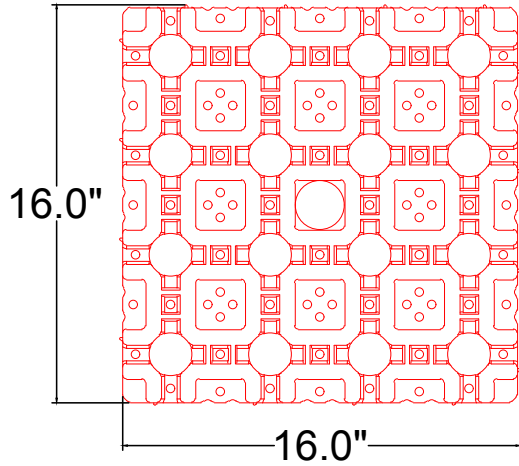

Top View

Top View

Top View

Side View

AZEK BUILDING PRODUCTS  
WWW.AZEK.COM  
(877) ASK-AZEK

4" x 8" Standard Pavers

C048-00x

1 Redwood | 2 Boardwalk | 3 Village | 5 Waterwheel | 7 Olive