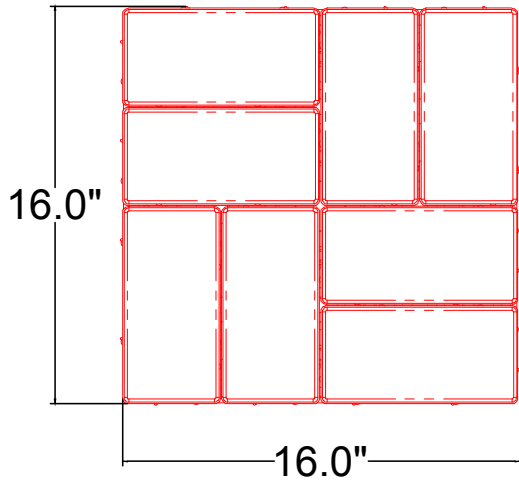

Top View

Top View

Top View

Side View

AZEK BUILDING PRODUCTS  
WWW.AZEK.COM  
(877) ASK-AZEK

4" x 8" Standard Pavers

C048-00x

1 Redwood | 2 Boardwalk | 3 Village | 5 Waterwheel | 7 Olive