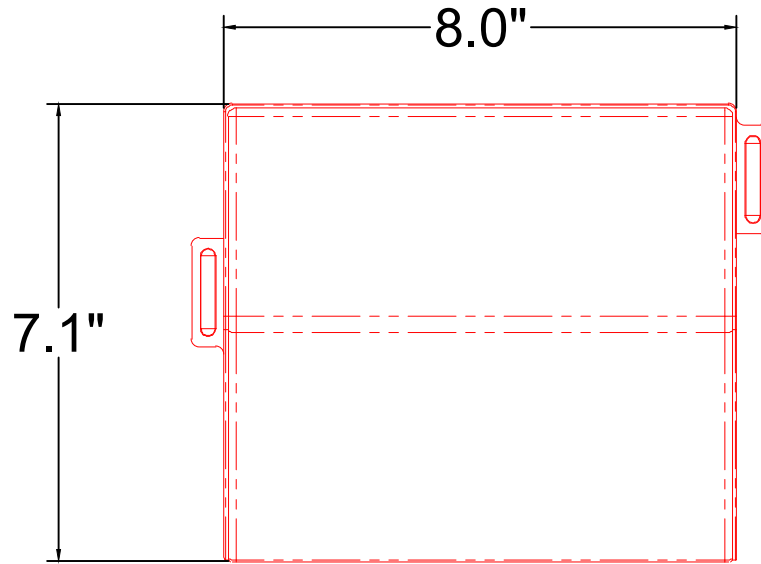

Top View

Front View

Side View

AZEK BUILDING PRODUCTS  
WWW.AZEK.COM  
(877) ASK-AZEK

Resurfacing Transition Paver

A348-00x

1 Redwood | 2 Boardwalk | 5 Waterwheel