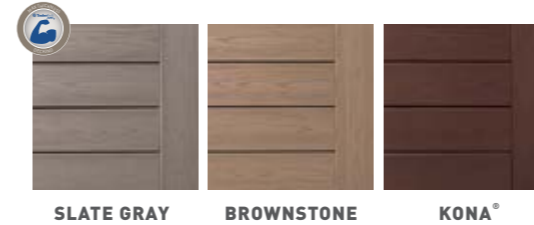

### Harvest Collection®

Tie in traditional, cathedral wood grain patterns and a soft, solid color palette when using boards from this dynamic TimberTech AZEK collection.

- Brownstone and Slate Gray available in wide widths
- Harvest MAX is a 1.5" thick board, that can be installed 24" on center. It's perfect for docks, boardwalks, and some commercial applications. Available in Slate Gray.