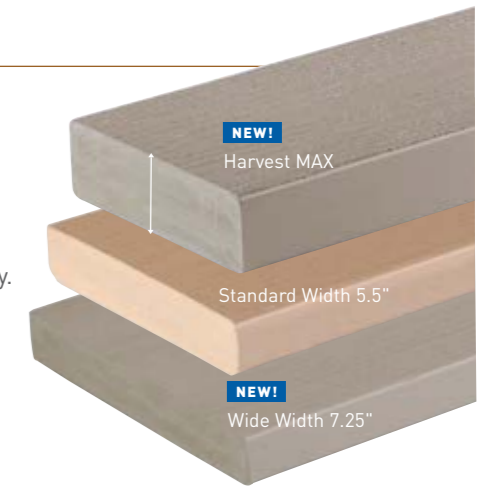

#### SPECIAL ORDER

\*Extended lead times may apply to certain geographies.

### Harvest Collection®

Tie in traditional, cathedral wood grain patterns and a soft, solid color palette when using boards from this dynamic TimberTech AZEK collection.

- Brownstone and Slate Gray available in wide widths
- Harvest MAX is a 1.5" thick board, that can be installed 24" on center. It's perfect for docks, boardwalks, and some commercial applications. Available in Slate Gray.

### AZEK® Porch

Crank up the porch appeal outside your own front door. New wide width porch boards offer design versatility and unrivaled performance. Tongue-and-groove installation allow for smaller gaps between boards. Tap into the timeless beauty of a well-thought-out porch without sacrificing modern convenience of technologically superior materials that will last for decades to come.