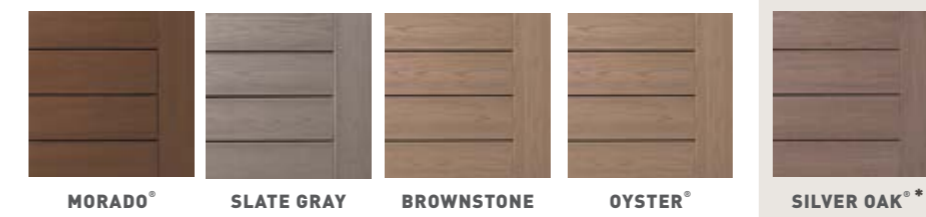

WIDE WIDTHS AVAILABLE IN FOUR COLORS

*Extended lead times may apply to certain geographies.