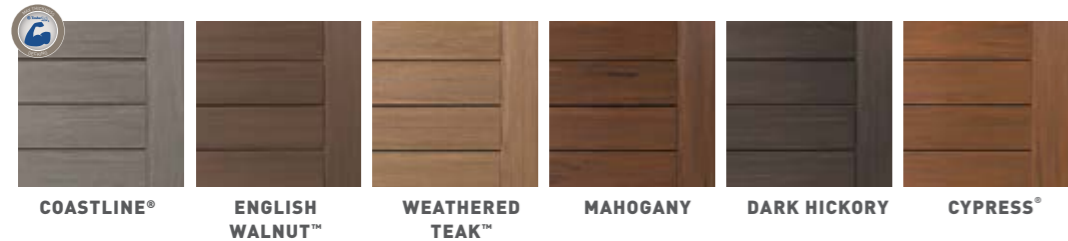

CAPPED POLYMER DECKING

Discover the decking that is revolutionizing designer outdoor living spaces. Bring stylish sophistication and premium performance to backyards everywhere. Made from the most advanced material technology in both the cap and core, TimberTech AZEK Decking is the most resistant to the elements, stays cooler on sunny days, and offers up to 40% better slip resistance than competitors. With narrow, standard, and wide widths as well as new MAX boards available, designing a truly one-of-a-kind deck is easy.

Vintage Collection®

Explore the "Designer Series" of decking that's engineered for those looking for unrivaled style and performance — and features a complex blend of multi-color highlights and lowlights as well as an elegant wire-brushed, low-gloss finish.

- All colors available in narrow, standard, and wide widths
- Vintage MAX is a 1.5" thick board, that can be installed 24" on center. It's perfect for docks, boardwalks, and some commercial applications. Available in Coastline.