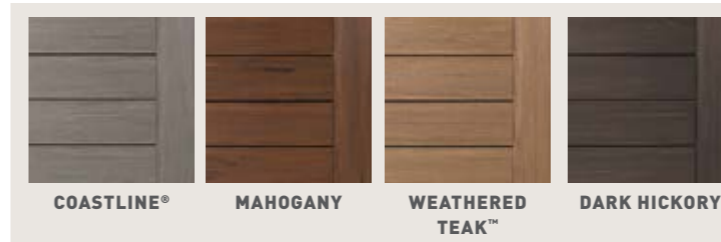

### Harvest Collection®

Tie in traditional, cathedral wood grain patterns and a soft, solid color palette when using boards from this dynamic TimberTech AZEK collection.

- Brownstone and Slate Gray available in wide widths
- Harvest MAX is a 1.5" thick board, that can be installed 24" on center. It's perfect for docks, boardwalks, and some commercial applications. Available in Slate Gray.

#### WIDE WIDTHS AVAILABLE IN FOUR COLORS

\*Extended lead times may apply to certain geographies.