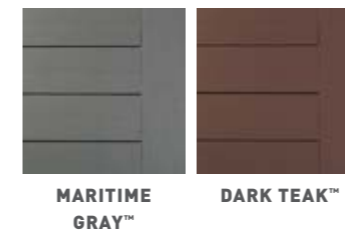

Prime Collection

Play up the simplicity of beautiful decking with these scalloped boards offered in solid colors with a subtle, straight grain pattern.