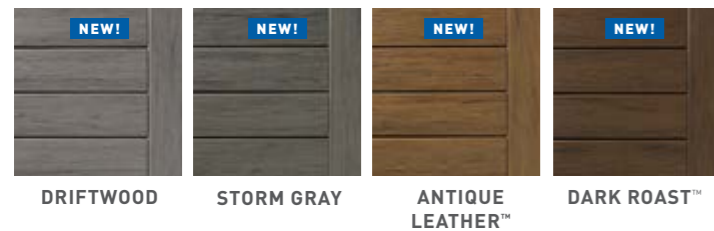

Reserve Collection

Inspired by reclaimed wood, the rustic wire-brushed finish highlights a classic cathedral wood grain and offers better scratch resistance than competitors.