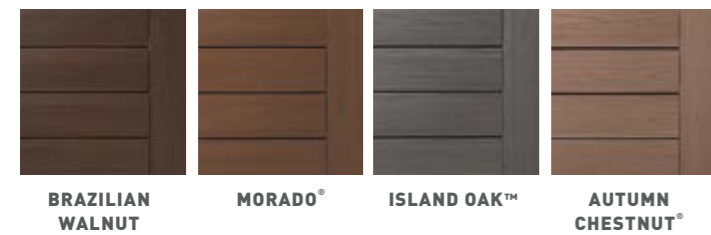

Arbor Collection®

Discover new design options with boards that resemble rich woods with warm, moderately variegated colors.

- All colors available in standard width
- All boards available in standard thickness