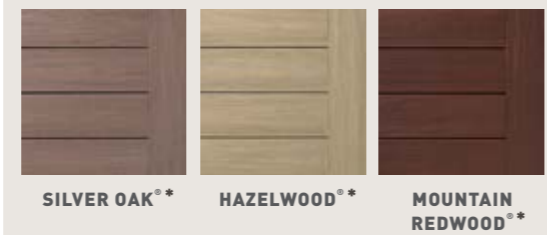

SPECIAL ORDER