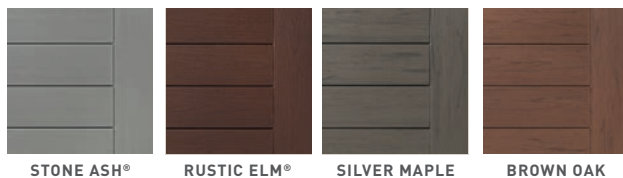

Legacy Collection

Bring artisanal decking with a cascading, highly complex blend of natural-looking colors and a hand-scraped texture to your deck design.

Reserve Collection

Inspired by reclaimed wood, the rustic wire-brushed finish highlights a classic cathedral wood grain and offers better scratch resistance than competitors.

Terrain Collection™

Tap into the earthy and elegant moderately variegated and monochromatic colors of the Terrain Collection for a timeless, rugged deck that'll complete your outdoor living space.

Based on lab testing, PRO Deck products are cooler to the touch than many other deck board products in similar colors, all decking products will get hot in the sun. Additionally, the darker the decking color, the hotter it will feel.