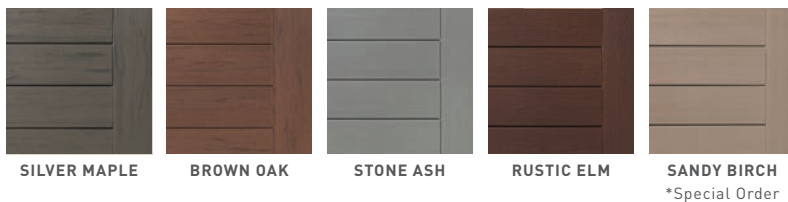

Legacy Collection

Bring artisanal decking with a cascading, highly complex blend of natural-looking colors and a hand-scraped texture to your deck design.

TIGERWOOD

Reserve Collection

Inspired by reclaimed wood, the rustic wire-brushed finish highlights a classic cathedral wood grain and offers better scratch resistance than competitors.

DRIFTWOOD

Terrain Collection[®]

Tap into the earthy and elegant moderately variegated and monochromatic colors of the Terrain Collection for a timeless, rugged deck that'll complete your outdoor living space.